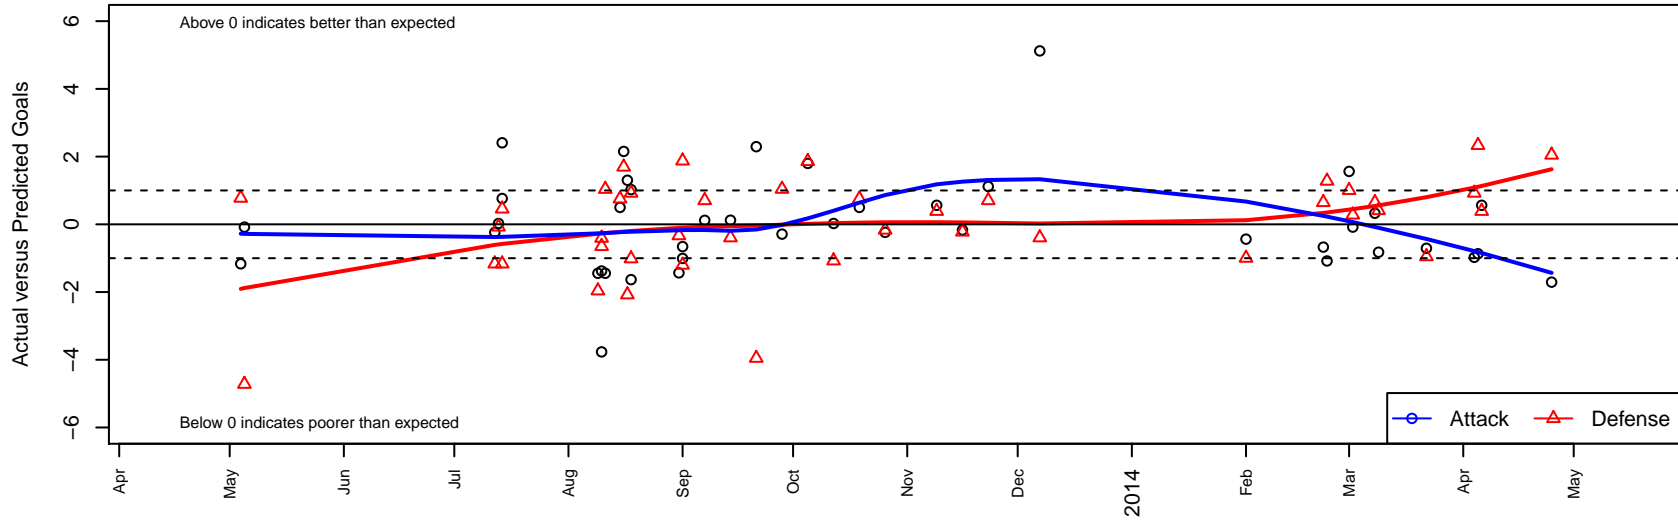

WPFC Fury Black B99

Dots are actual minus expected GF (blue circles) and GA (red triangles).
Blue line is smoothed change in attack strength. Red is smoothed change in defense strength.